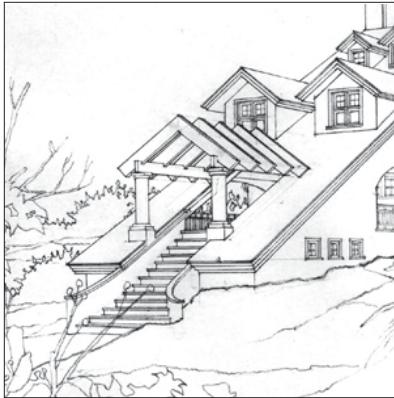

**Burgin Lambert
Architects**

©

150 Bellevue Avenue
Newport, Rhode Island
401.847.3339
www.burginlambert.com