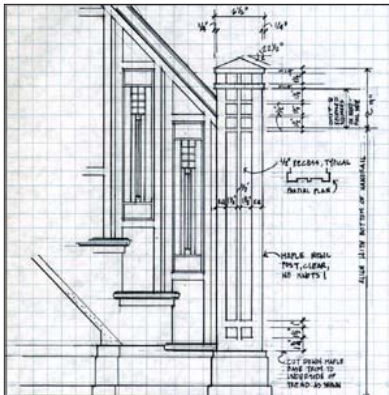

**Burgin Lambert
Architects**

©

150 Bellevue Avenue
Newport, Rhode Island
401.847.3339
www.burginlambert.com

	SCREEN PORCHES/DECKS:
Screen porch	
Decks	
Terrace	
Gazebo	
At entrance	

	HVAC:
Hot air	
Hot water	
Air Conditioning	
Radiant floors	