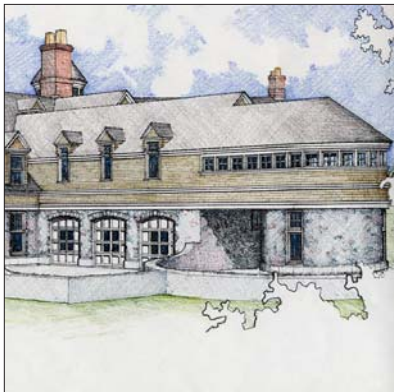

SITE:
Out building	
Gardens	
Septic	
Driveways	
Lighting	
Boat storage	
Guest parking	

	GARAGE:
Attached	
Un-attached	
How many cars	
Work area	
Equipment storage	
Plastered/finished	
Plumbing	
Door operators	
Heated