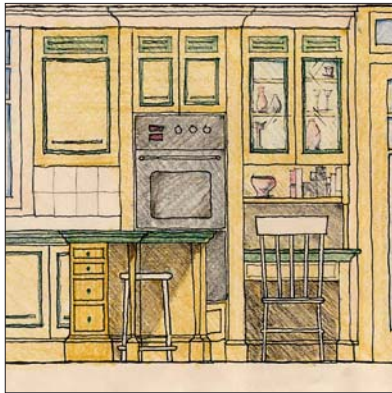

**Burgin Lambert
Architects**

150 Bellevue Avenue
Newport, Rhode Island
401.847.3339
www.burginlambert.com